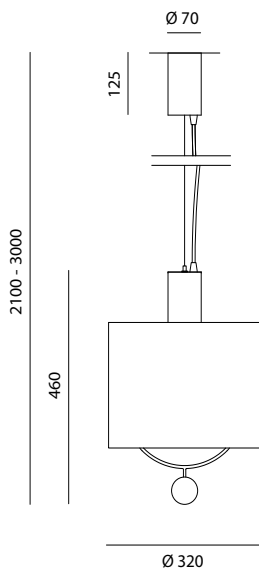

Environment	Indoor
Light source	1 x E27 Bulb Holder E26 Bulb Holder
Voltage	220-240V 110-120V
Power	Max LED 13W
Cable lenght	300 cm - Equipped with a 90cm range of motion pulley system
Dimmable	Compatible with dimmable systems
Wiring	CE UL
Weight	2 kg
Materials	
Lampshade	Linen fabric
Ceiling Rose	Painted and chromed iron, Painted wood
Colors	
	 Gesso
	 Terracotta

Environment	Indoor
Light source	1 x E27 Bulb Holder E26 Bulb Holder
Voltage	220-240V 110-120V
Power	Max LED 13W
Cable lenght	300 cm - Equipped with a 90cm range of motion pulley system
Dimmable	Compatible with dimmable systems
Wiring	CE UL
Weight	2,2 kg
Materials	
Lampshade	Linen fabric
Ceiling Rose	Painted and chromed iron, Painted wood
Colors	
	 Ardesia
	 Cemento

Environment	Indoor
Light source	1 x E27 Bulb Holder E26 Bulb Holder
Voltage	220-240V 110-120V
Power	Max LED 13W
Cable lenght	300 cm - Equipped with a 90cm range of motion pulley system
Dimmable	Compatible with dimmable systems
Wiring	CE UL
Weight	2,2 kg
Materials	
Lampshade	Linen fabric
Ceiling Rose	Painted and chromed iron, Painted wood
Colors	
	 Gesso
	 Terracotta