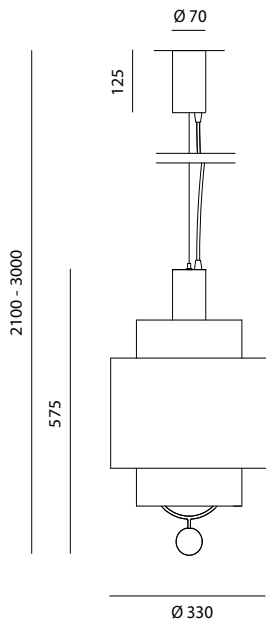

Environment	Indoor
Light source	1 x E27 Bulb Holder E26 Bulb Holder
Voltage	220-240V 110-120V
Power	Max LED 13W
Cable lenght	300 cm - Equipped with a 90cm range of motion pulley system
Dimmable	Compatible with dimmable systems
Wiring	CE UL
Weight	2 kg
Materials	
Lampshade	Linen fabric
Ceiling Rose	Painted and chromed iron, Painted wood
Colors	
	 Gesso
	 Terracotta

Environment	Indoor
Light source	1 x E27 Bulb Holder E26 Bulb Holder
Voltage	220-240V 110-120V
Power	Max LED 13W
Cable lenght	300 cm - Equipped with a 90cm range of motion pulley system
Dimmable	Compatible with dimmable systems
Wiring	CE UL
Weight	2,2 kg
Materials	
Lampshade	Linen fabric
Ceiling Rose	Painted and chromed iron, Painted wood
Colors	
	 Ardesia
	 Cemento

Environment	Indoor
Light source	1 x E27 Bulb Holder E26 Bulb Holder
Voltage	220-240V 110-120V
Power	Max LED 13W
Cable lenght	300 cm - Equipped with a 90cm range of motion pulley system
Dimmable	Compatible with dimmable systems
Wiring	CE UL
Weight	2,2 kg
Materials	
Lampshade	Linen fabric
Ceiling Rose	Painted and chromed iron, Painted wood
Colors	
	 Gesso
	 Terracotta