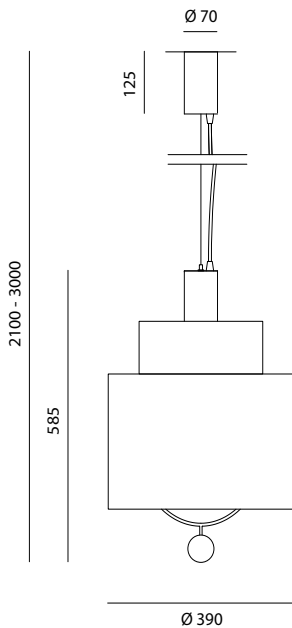

Environment	Indoor
Light source	1 x E27 Bulb Holder E26 Bulb Holder
Voltage	220-240V 110-120V
Power	Max LED 13W
Cable lenght	300 cm - Equipped with a 90cm range of motion pulley system
Dimmable	Compatible with dimmable systems
Wiring	CE UL
Weight	2 kg
Materials	
Lampshade	Linen fabric
Ceiling Rose	Painted and chromed iron, Painted wood
Colors	
	 Gesso
	 Terracotta

Environment	Indoor
Light source	1 x E27 Bulb Holder E26 Bulb Holder
Voltage	220-240V 110-120V
Power	Max LED 13W
Cable lenght	300 cm - Equipped with a 90cm range of motion pulley system
Dimmable	Compatible with dimmable systems
Wiring	CE UL
Weight	2,2 kg
Materials	
Lampshade	Linen fabric
Ceiling Rose	Painted and chromed iron, Painted wood
Colors	
	 Ardesia
	 Cemento

Environment	Indoor
Light source	1 x E27 Bulb Holder E26 Bulb Holder
Voltage	220-240V 110-120V
Power	Max LED 13W
Cable lenght	300 cm - Equipped with a 90cm range of motion pulley system
Dimmable	Compatible with dimmable systems
Wiring	CE UL
Weight	2,2 kg
Materials	
Lampshade	Linen fabric
Ceiling Rose	Painted and chromed iron, Painted wood
Colors	
	 Gesso
	 Terracotta