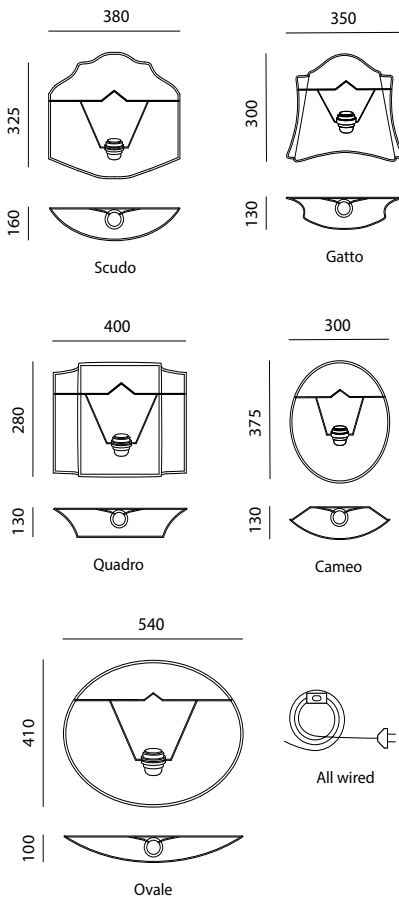

### EASY WALL

The *Easy Wall* Lamp series features simple geometric shapes and vibrant colors with contrasting trimmings, continuing Servomuto initial collection aesthetic. Each lampshade boasts block-colored cotton fabric with contrasting trimmings.

<b>Environment</b>	Indoor
<b>Light source</b>	1 x E27 Bulb Holder   E26 Bulb Holder
<b>Voltage</b>	220-240V   110-120V
<b>Power</b>	Max LED 13W
<b>Cable lenght</b>	200 cm
<b>Switch</b>	On the cable
<b>Plug</b>	Euro Plug - Type C - 2 pins   USA Plug - Type A - 2 pins
<b>Dimmable</b>	No
<b>Wiring</b>	CE   UL
<b>Certificate</b>	CE
<b>Weight</b>	from 0,35 kg to 0,5 kg
<b>Materials</b>	
<b>Lampshade</b>	Cotton fabric

#### Colors

Colors availability based on lampshade shapes (check website)