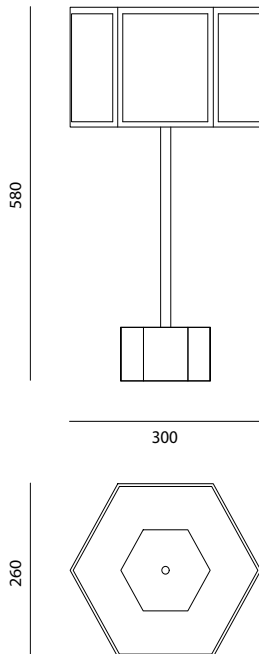

Technical Specifications

EASY TABLE

The *Easy Table* Lamp focuses on minimalistic geometry and vibrant color contrasts in its design, echoing the initial Servomuto collection. Featuring cotton lampshade fabric in block colors with contrasting trimmings, it rests on a walnut wood base with a brass stem.

Environment	Indoor
Light source	1 x E27 Bulb Holder E26 Bulb Holder
Voltage	220-240V 110-120V
Power	Max LED 13W
Cable lenght	200 cm
Switch	On the cable
Plug	Euro Plug - Type C - 2 pins USA Plug - Type A - 2 pins
Dimmable	No
Wiring	CE UL
Weight	1,35 kg

Materials

Lampshade
Base

Cotton fabric
Brass, Walnut Wood

Colors