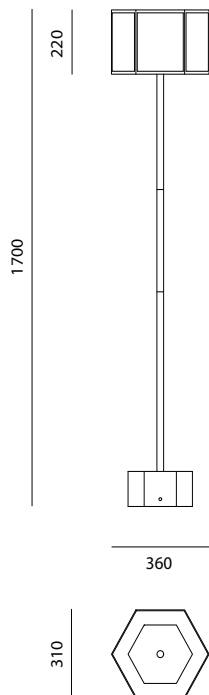

Technical Specifications

EASY FLOOR

The *Easy Floor* Lamp focuses on minimalistic geometry and vibrant color contrasts in its design, echoing the initial Servomuto collection. Featuring cotton lampshade fabric in block colors with contrasting trimmings and fringing, it rests on a walnut wood base with a brass stem.

Environment	Indoor
Light source	1 x E27 Bulb Holder E26 Bulb Holder
Voltage	220-240V 110-120V
Power	Max LED 13W
Cable lenght	200 cm
Switch	On the cable
Plug	Euro Plug - Type C - 2 pins USA Plug - Type A - 2 pins
Dimmable	No
Wiring	CE UL
Weight	5,7 kg
Materials	
Lampshade	Cotton fabric
Structure	Brass, Walnut Wood
Colors	 Pale Yellow  Tan  Turquoise