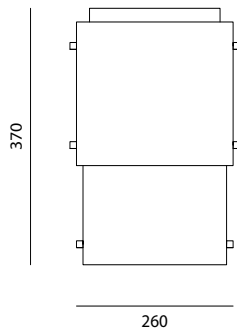

<b>Environment</b>	Indoor
<b>Light source</b>	1 x LED Board, 3000K, CRI>80 (included)
<b>Voltage</b>	220-240V   110-120V
<b>Power</b>	10W
<b>Supply</b>	Included
<b>Dimmable</b>	No
<b>Wiring</b>	CE   UL
<b>Certificate</b>	CE
<b>Weight</b>	0,9 kg