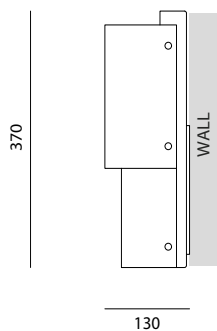

<b>Environment</b>	Indoor
<b>Light source</b>	1 x LED Board, 3000K, CRI>80 (included)
<b>Voltage</b>	220-240V   110-120V
<b>Power</b>	10W
<b>Supply</b>	Included
<b>Dimmable</b>	No
<b>Wiring</b>	CE   UL
<b>Certificate</b>	CE
<b>Weight</b>	0,9 kg