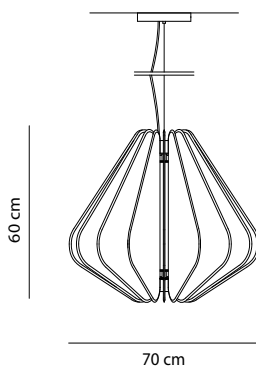

Technical Specifications

VENUS #1

The suspensions, inspired by the sinuosity and curves of the female body, combine metal and lycra to mimic a slender skeleton draped in soft, elastic skin.
Designer: Serena Confalonieri.

Environment	Indoor
Light source	1 x 29W Strip LED, 3000k, CRI>80 (included) 1 x 9W LED Board, 3000k, CRI>80 (included)
Voltage	220-240V 110-120V
Power	Max LED 38 W
Cable lenght	300 cm
Dimmable	Compatible with dimmable system upon request
Wiring	CE UL
Weight	7 kg
Materials	
Lampshade	Heat sealed Lycra
Structure	Chromed iron and aluminium