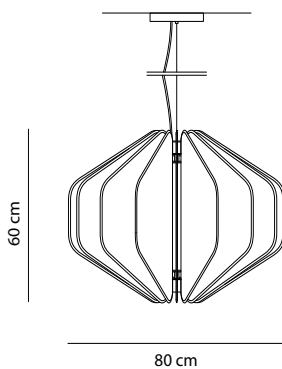

Environment	Indoor
Light source	1 x 29W Strip LED, 3000k, CRI>80 (included) 1 x 9W LED Board, 3000k, CRI>80 (included)
Voltage	220-240V 110-120V
Power	Max LED 38 W
Cable lenght	300 cm
Dimmable	Compatible with dimmable system upon request
Wiring	CE UL
Weight	7 kg
Materials	
Lampshade	Heat sealed Lycra
Structure	Chromed iron and aluminium