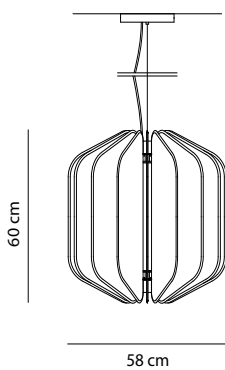

Environment	Indoor
Light source	1 x 29W Strip LED, 3000k, CRI>80 (included) 1 x 9W LED Board, 3000k, CRI>80 (included)
Voltage	220-240V 110-120V
Power	Max LED 38 W
Cable lenght	300 cm
Dimmable	Compatible with dimmable system upon request
Wiring	CE UL
Weight	7 kg
Materials	
Lampshade	Heat sealed Lycra
Structure	Chromed iron and aluminium