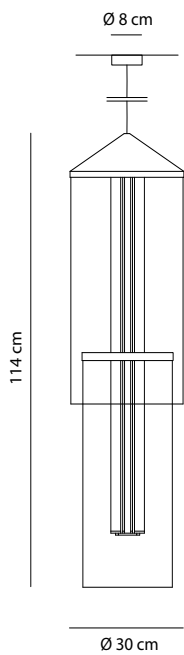

Technical Specifications

PALAZZI

The *Palazzi* pendant lamp is inspired by Aldo Rossi's visionary architecture. It incorporates pleated Kvadrat fabric, unveiling a polished brass structure and three LED tubes, creating diverse lighting effects.

Environment	Indoor
Light source	3 x LED Tubes (included)
Voltage	220-240V 110-120V
Power	Max 36W
Cable length	200 cm
Dimmable	No
Wiring	CE UL
Weight	4 kg
Materials	
Lampshade	Kvadrat PES fabric
Structure	Brass
Colors	