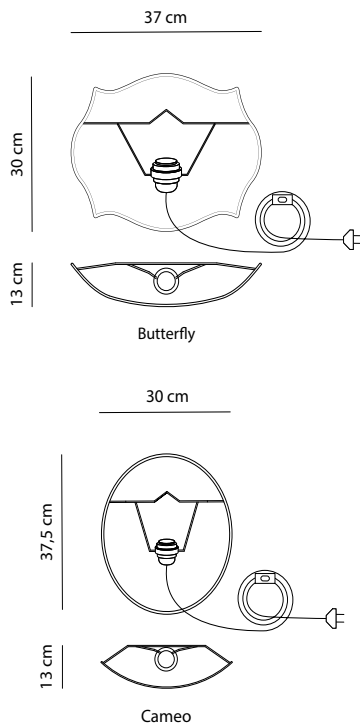

Environment	Indoor
Light source	1 x E27 Bulb Holder E26 Bulb Holder
Voltage	220-240V 110-120V
Power	Max LED 13W
Cable lenght	200 cm
Switch	On the cable
Plug	Euro Plug - Type C - 2 Pins USA Plug - Type A - 2 pins
Dimmable	No
Wiring	CE UL
Certificate	CE
Weight	0,4 kg
Materials	
Lampshade	Dedar <i>Dialogo</i> fabric
Colors	 Black White