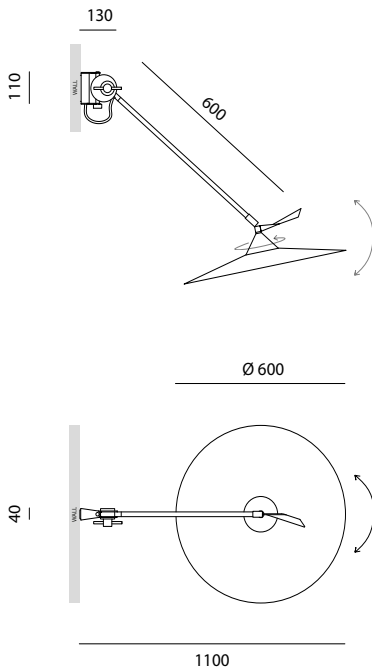

## Technical Specifications

### PORTOFINO

Inspired by the 1960s Italian "Dolce Vita" lifestyle of Portofino, this collection embodies beachside charm with geometrical umbrellas draped over a brass structure.

<b>Environment</b>	Indoor
<b>Light source</b>	1 x E27 Bulb Holder   E26 Bulb holder
<b>Voltage</b>	220-240V   110-120V
<b>Power</b>	Max LED 13W
<b>Dimmable</b>	Compatible with dimmable systems
<b>Wiring</b>	CE   UL
<b>Certificate</b>	CE
<b>Weight</b>	3 kg
<b>Materials</b>	
<b>Lampshade</b>	Dedar fabric
<b>Structure</b>	Polished brass
<b>Colors</b>	
	 Black Stripes
	 Fresco - Black
	 Fresco - Green
	 Row Linen