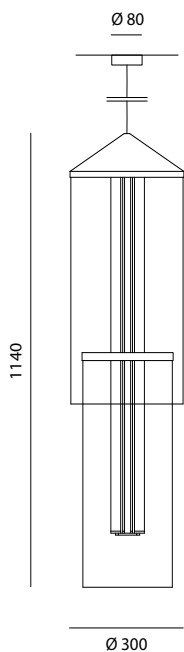

Technical Specifications

PALAZZI

The *Palazzi* pendant lamp is inspired by Aldo Rossi's visionary architecture. It incorporates pleated Kvadrat fabric, unveiling a polished brass structure and three LED tubes, creating diverse lighting effects.

Environment	Indoor
Light source	3 x LED Tubes (included)
Voltage	220-240V 110-120V
Power	Max 36W
Cable length	200 cm
Dimmable	No
Wiring	CE UL
Weight	4 kg
Materials	
Lampshade	Kvadrat PES fabric
Structure	Polished brass