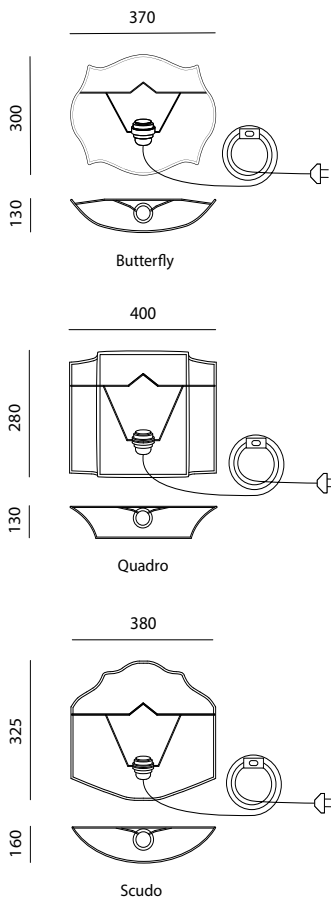

## Technical Specifications

### I WANNA BE YOUR DOG

*I Wanna Be Your Dog* revisits a 2013 Servomuto project, channelling the raw energy of punk rock with bold design and rebellious lyrics inspired by The Stooges' "1969" song. Classic white linen lamps adorned with stark black embroidered lettering create a striking contrast, making a bold statement in any space.

<b>Environment</b>	Indoor
<b>Light source</b>	1 x E27 Bulb Holder   E26 Bulb Holder
<b>Voltage</b>	220-240V   110-120V
<b>Power</b>	Max LED 13W
<b>Cable lenght</b>	200 cm
<b>Switch</b>	On the cable
<b>Plug</b>	Euro Plug - Type C - 2 pins   USA Plug - Type A - 2 pins
<b>Dimmable</b>	No
<b>Wiring</b>	CE   UL
<b>Certificate</b>	CE
<b>Weight</b>	0,4 kg
<b>Materials</b>	
<b>Lampshade</b>	White linen fabric (writing templates available on the website)