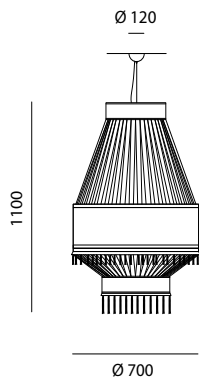

## Technical Specifications

<b>Environment</b>	Indoor
<b>Light source</b>	
Ø70	4 x E27 Bulb Holder   E26 Bulb Holder
Ø100	7 x E27 Bulb Holder   E26 Bulb Holder
<b>Voltage</b>	220-240V   110-120V
<b>Power</b>	Max LED 13W
<b>Cable lenght</b>	300 cm
<b>Dimmable</b>	Compatible with dimmable systems
<b>Wiring</b>	CE   UL
<b>Weight</b>	Ø70 cm: 8 kg Ø100 cm: 10kg
<b>Materials</b>	
<b>Lampshade</b>	Jacquard Dedar fabric and trimmings Pongè fabric