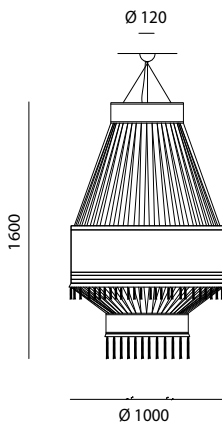

## Technical Specifications

<b>Environment</b>	Indoor
<b>Light source</b>	
Ø70	4 x E27 Bulb Holder   E26 Bulb Holder
Ø100	7 x E27 Bulb Holder   E26 Bulb Holder
<b>Voltage</b>	220-240V   110-120V
<b>Power</b>	Max LED 13W
<b>Cable lenght</b>	300 cm
<b>Dimmable</b>	Compatible with dimmable systems
<b>Wiring</b>	CE   UL
<b>Weight</b>	Ø70 cm: 8 kg Ø100 cm: 10kg
<b>Materials</b>	
<b>Lampshade</b>	Jacquard Dedar fabric and trimmings Pongè fabric