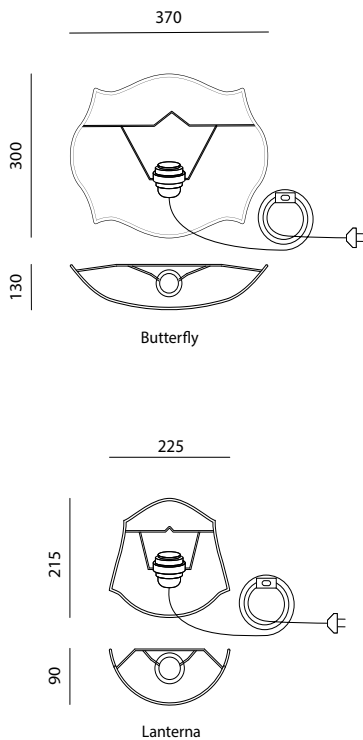

Technical Specifications

AMBARABA'

Ambarabà offers meticulously crafted wall lamps inspired by nature, featuring exquisite Fornasetti wallpaper with owl motifs in lush greens.

Environment	Indoor
Light source	1 x E27 Bulb Holder E26 Bulb Holder
Voltage	220-240V 110-120V
Power	Max LED 13W
Cable lenght	200 cm
Switch	On the cable
Plug	Euro Plug - Type C - 2 pins USA Plug - Type A - 2 pins
Dimmable	No
Wiring	CE UL
Certificate	CE
Weight	Butterfly: 0,4 kg Lanterna: 0,25 kg
Materials	
Lampshade	Fornasetti <i>Foglie e Civette</i> wallpaper